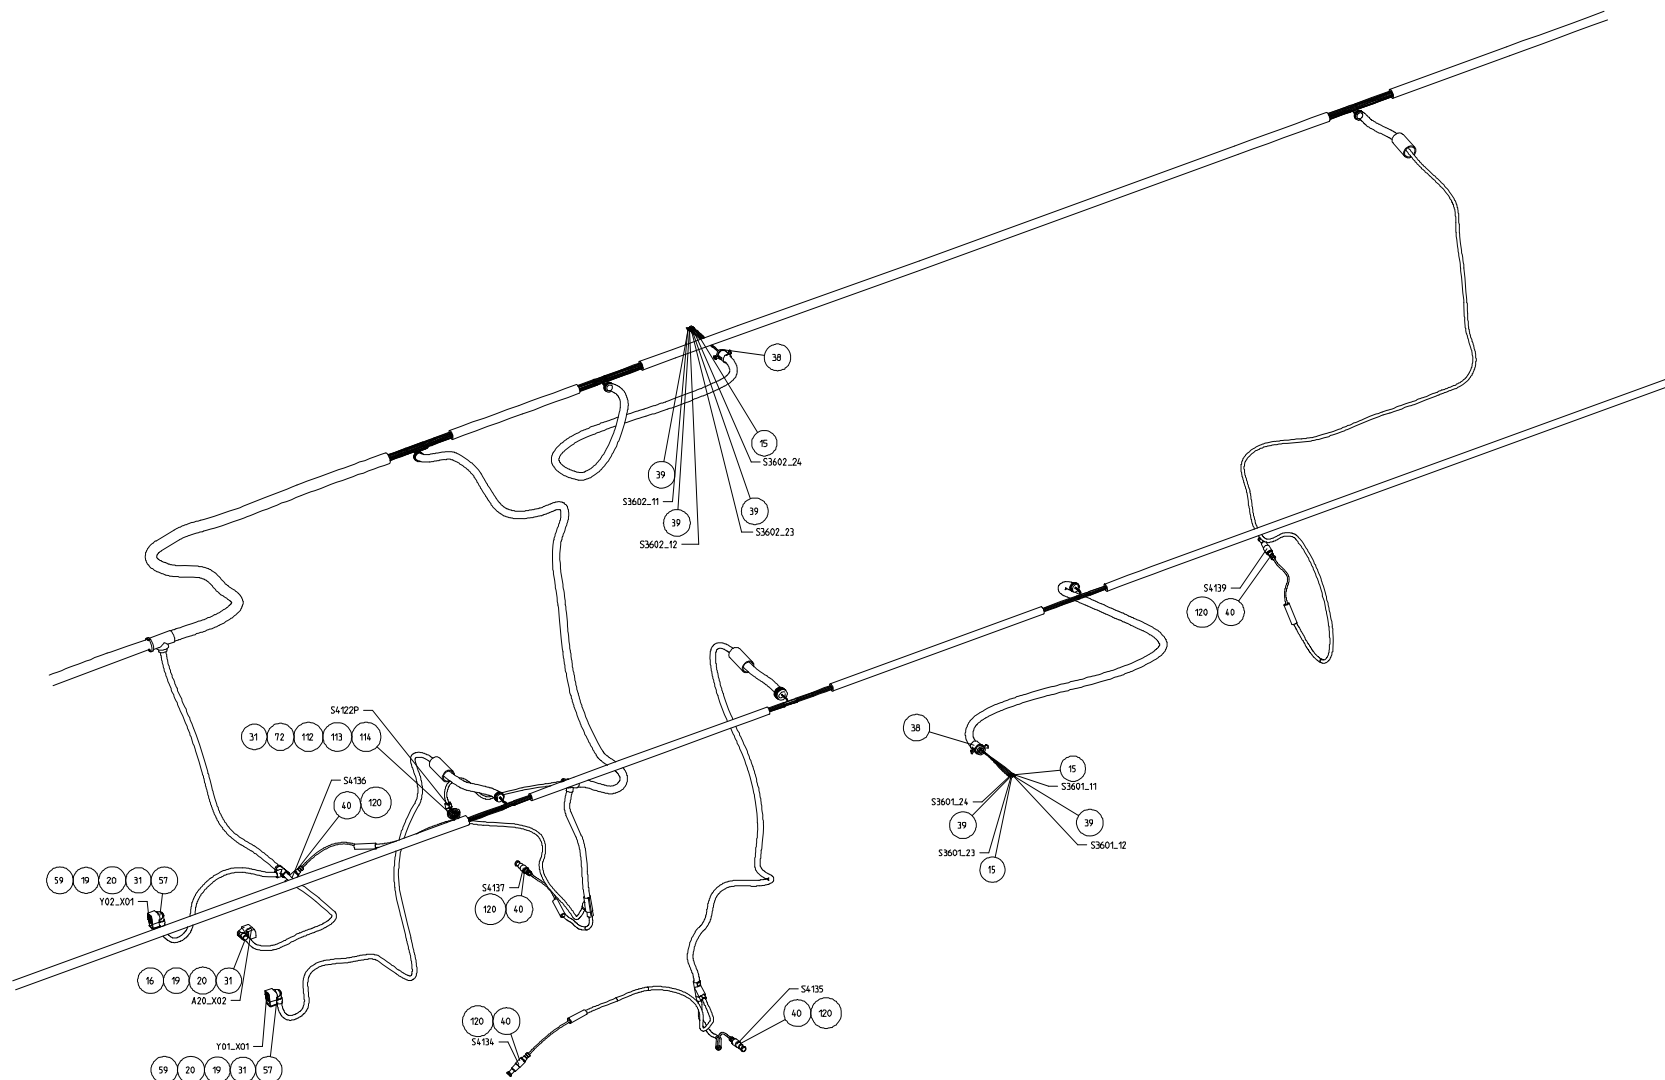

GROVE

KABELBAUM UNTERWAGEN LACED WIRING HARNESS CHASSIS FRAME

	BILDТАFЕL PICTORIAL DISPLAY		GMK4080-3
12.21	4326680-ETL C	1/6	

GROVE

KABELBAUM UNTERWAGEN

LACED WIRING HARNESS CHASSIS FRAME

BILDTADEL
PICTORIAL DISPLAY**GMK4080-3**

12.21

4326680-ETL C

2/6

KABELBAUM UNTERWAGEN
LACED WIRING HARNESS CHASSIS FRAME

BILDТАFEL
PICTORIAL DISPLAY

GMK4080-3

12.21

4326680-ETL C

6/6