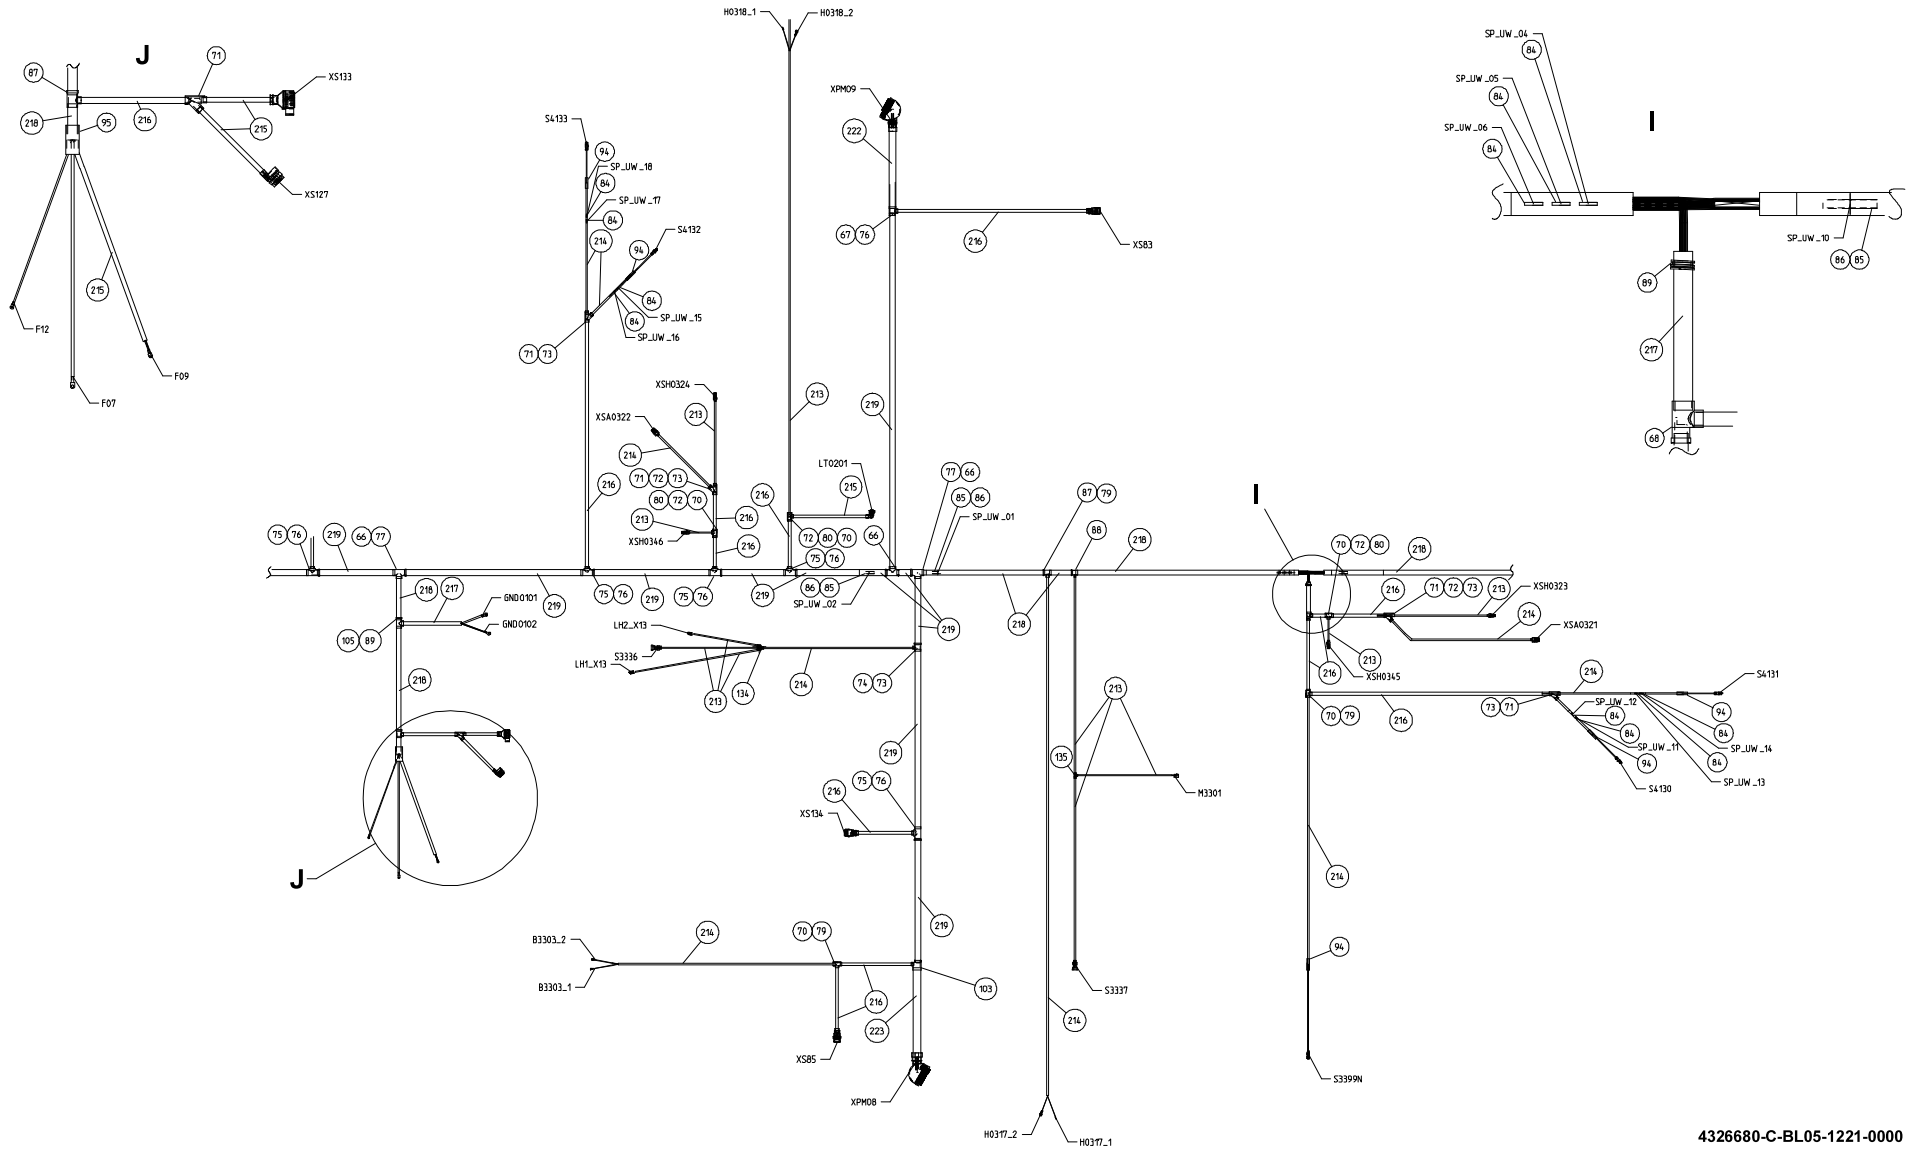

GROVE

KABELBAUM UNTERWAGEN LACED WIRING HARNESS CHASSIS FRAME

	BILDТАFЕL PICTORIAL DISPLAY		GMK4080-3
12.21	4326680-ETL C	1/6	

GROVE

KABELBAUM UNTERWAGEN

LACED WIRING HARNESS CHASSIS FRAME

BILDTADEL
PICTORIAL DISPLAY**GMK4080-3**

12.21

4326680-ETL C

2/6

KABELBAUM UNTERWAGEN
LACED WIRING HARNESS CHASSIS FRAME

BILDТАFEL
PICTORIAL DISPLAY

GMK4080-3

12.21

4326680-ETL C

6/6