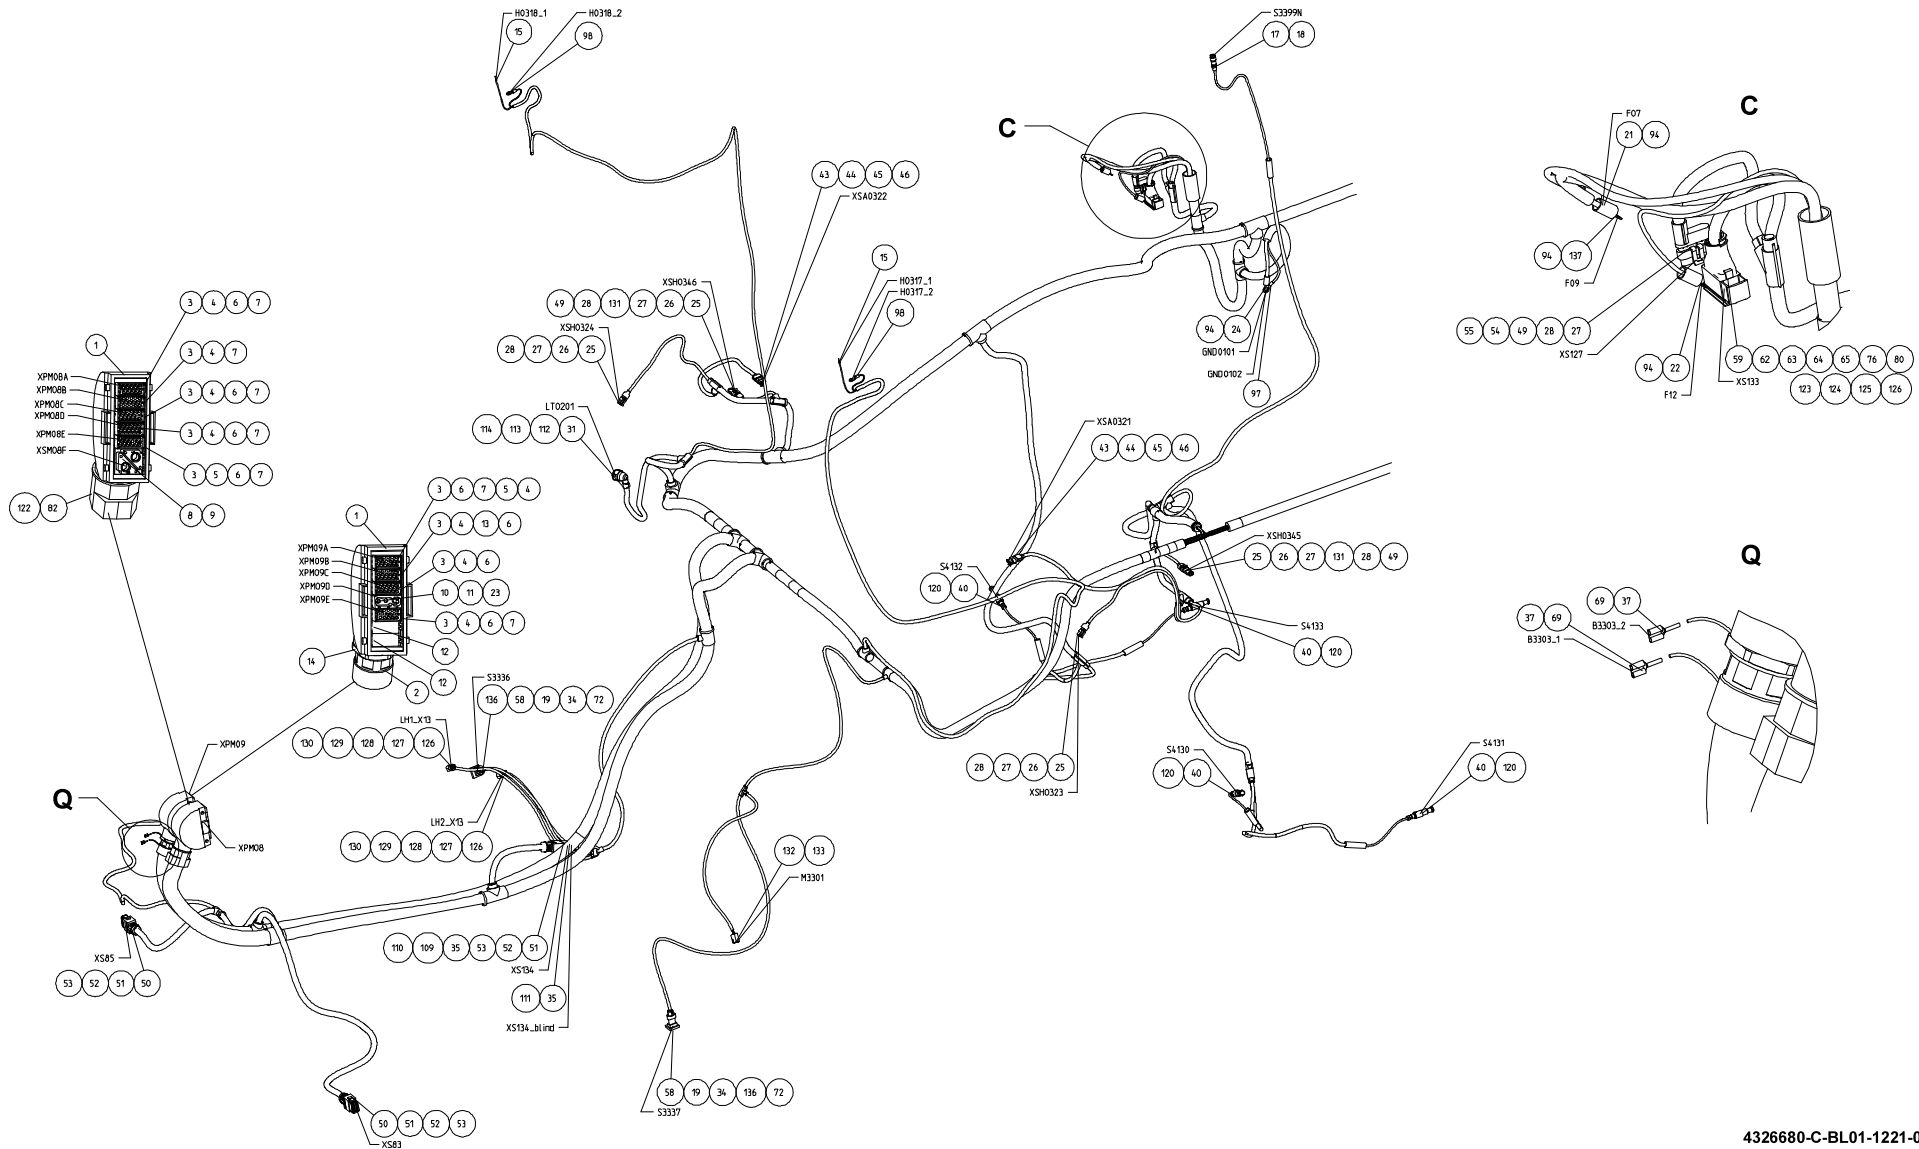

GROVE

KABELBAUM UNTERWAGEN LACED WIRING HARNESS CHASSIS FRAME

	BILDТАFЕL PICTORIAL DISPLAY		GMK4080-3
12.21	4326680-ETL C	1/6	

GROVE

KABELBAUM UNTERWAGEN

LACED WIRING HARNESS CHASSIS FRAME

BILDTADEL
PICTORIAL DISPLAY**GMK4080-3**

12.21

4326680-ETL C

2/6

KABELBAUM UNTERWAGEN
LACED WIRING HARNESS CHASSIS FRAME

BILDТАFEL
PICTORIAL DISPLAY

GMK4080-3

12.21

4326680-ETL C

6/6